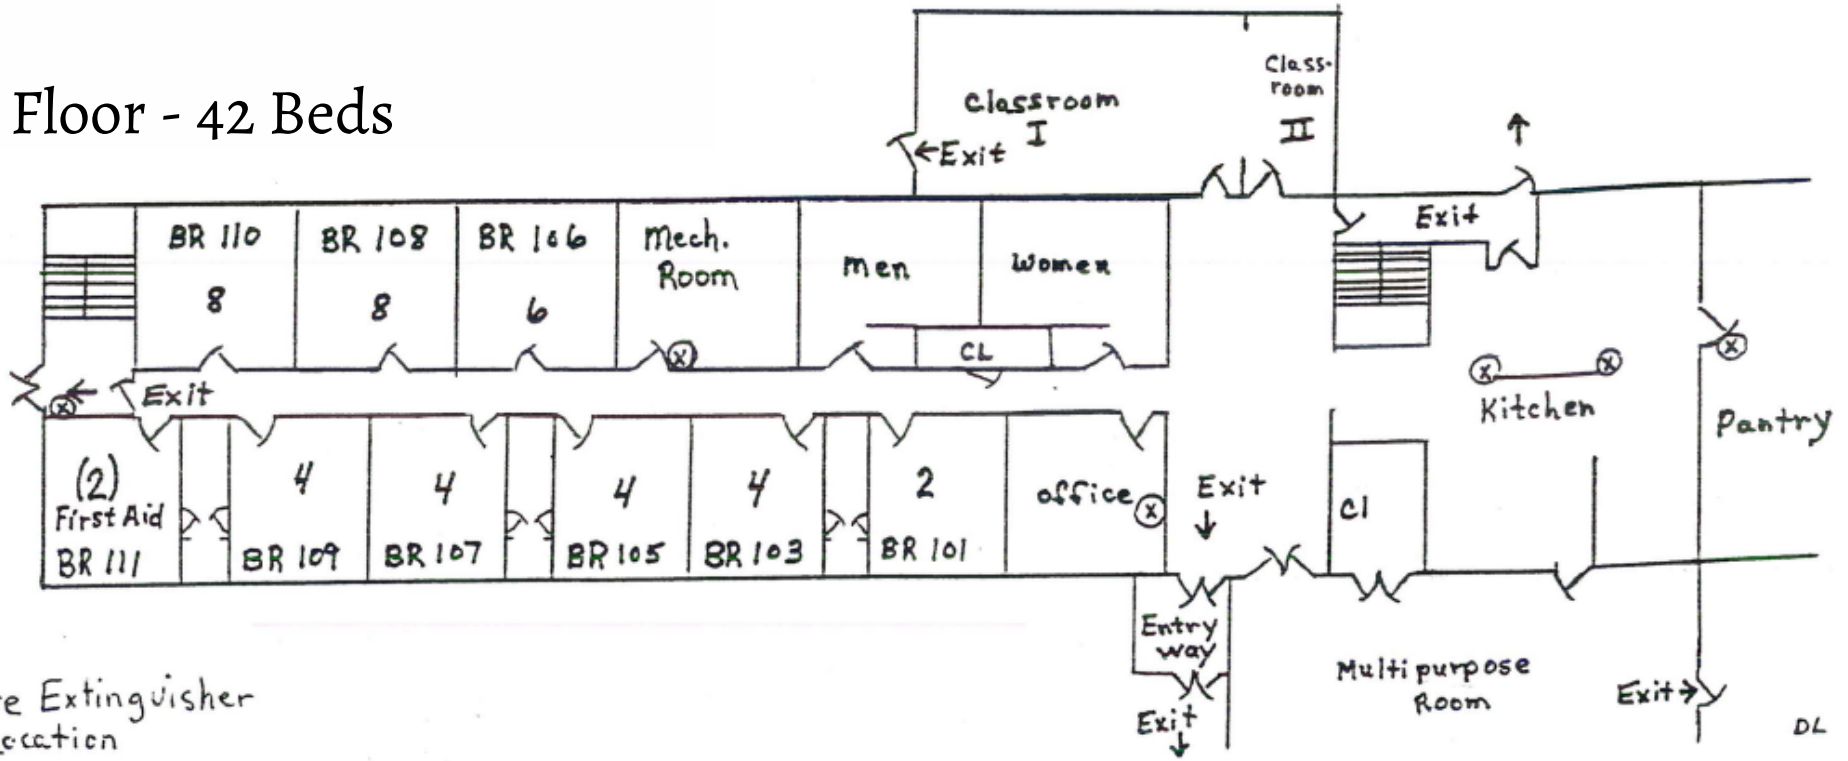

Community of Christ

Blue Water Campground and Retreat Center

First Floor - 42 Beds

Second Floor - 102 Beds